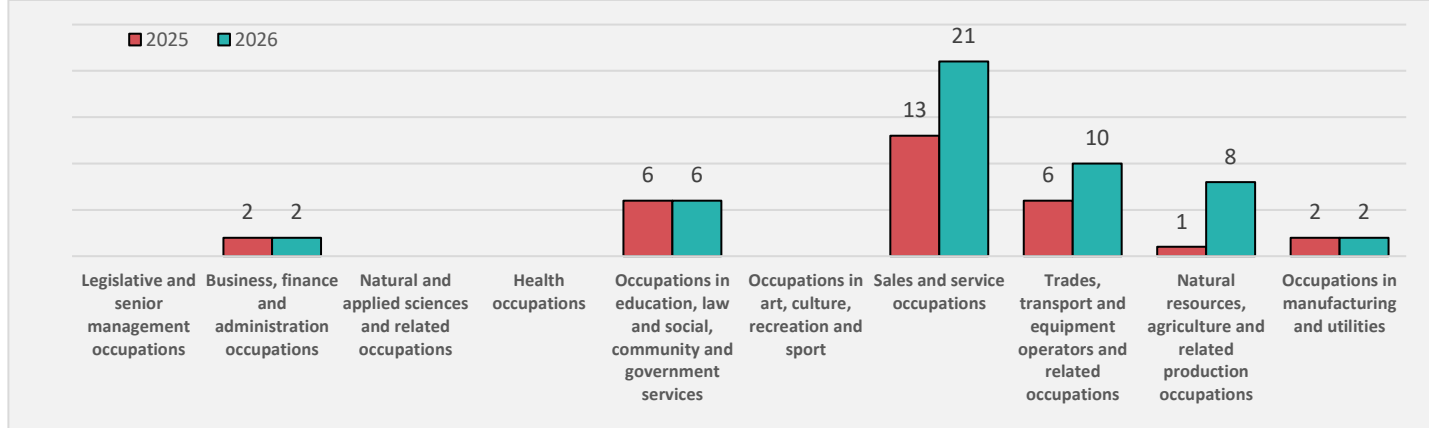

Occupational Groups- 2025 and 2026 Job Openings Comparison

Terminology and Data Definitions:

Job Listing represents an online posting captured on WorkPEI and Job Bank; a job listing may capture multiple job openings.

Job Opening represents the total number of vacancies captured in a job listing.

Data source: WorkPEI- <https://workpei.ca/> and Job Bank <https://www.jobbank.gc.ca/homWe>