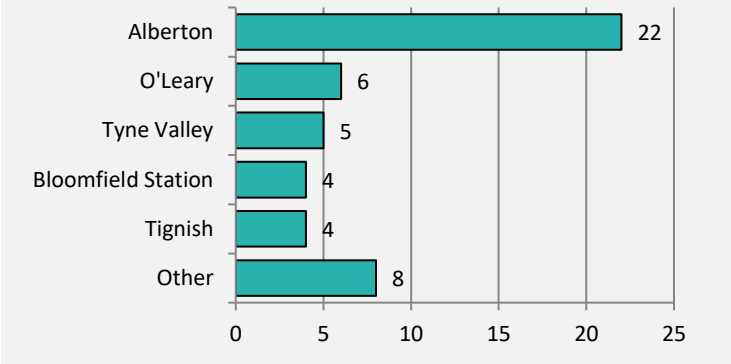

Job Listings Report

West Prince Region- April 2026

In April 2026

- There were 30 online job listings for 49 job openings in the West Prince region. Compared to a year earlier, this represents 4 fewer online job listings and 49 fewer job openings.

Job Openings by Education Level

Employers with the Highest Number of Job Listings

- Greco Pizza
- Community Inclusions Ltd.
- ADL (Amalgamated Dairies Limited)
- CBDC West Prince Ventures Limited
- Tim Hortons
- Five Star Shellfish Inc.
- Moth Lane Brewing
- CHANCES Inc
- Cavendish Agri Services
- Westech Agri Services
- Island Weigh 95, Inc.
- Provincial Credit Union
- Noye and Noye Limited
- Westend Overhead Doors Ltd
- Wang Lee Chinese Restaurant

Job Openings by Municipality

Occupational Groups- 2025 and 2026 Job Openings Comparison

Terminology and Data Definitions:

Job Listing represents an online posting captured on WorkPEI and Job Bank; a job listing may capture multiple job openings.

Job Opening represents the total number of vacancies captured in a job listing.

Data source: WorkPEI- <https://workpei.ca/> and Job Bank <https://www.jobbank.gc.ca/homWe>